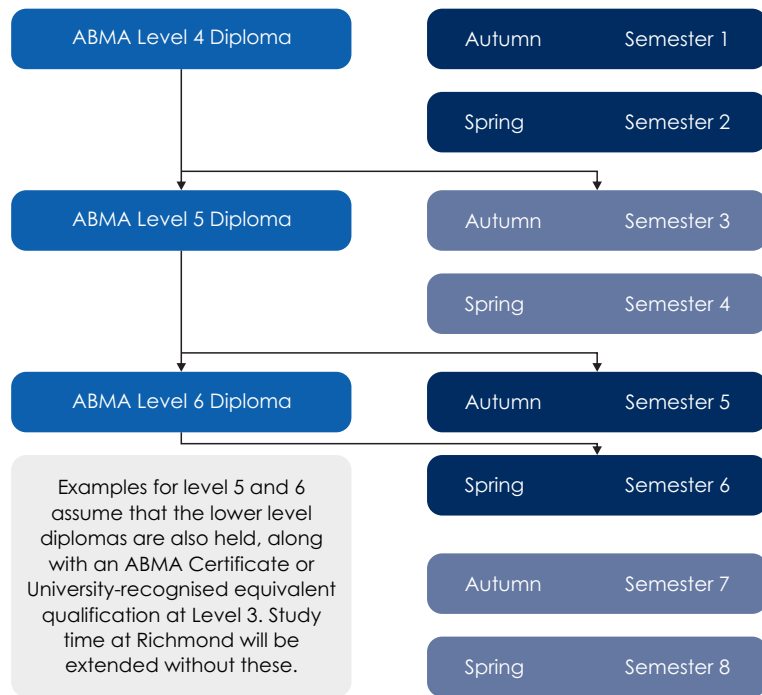

ABMA potential progression example with Richmond University in London

RICHMOND
THE AMERICAN INTERNATIONAL
UNIVERSITY
IN LONDON

Example shows minimum time to BA completion; some students may need to take extra University courses to complete to timescale. Admission and actual study time will be decided by the University on an individual basis, including ABMA units completed and intended Richmond major.