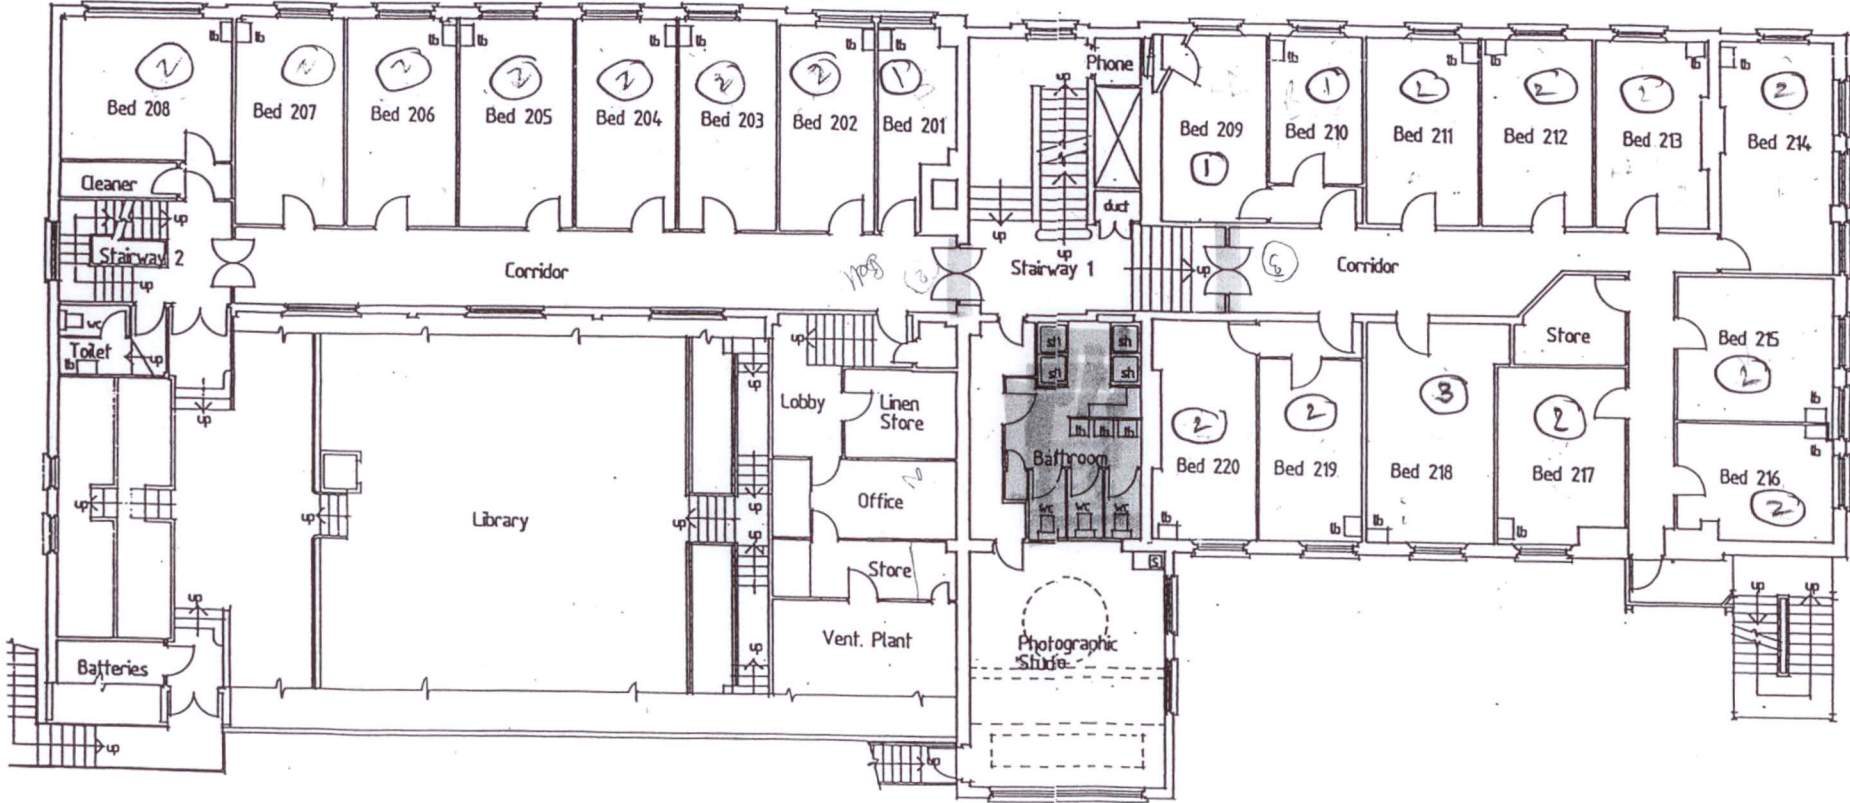

FIRST FLOOR MEZZANINE PLAN

38 Beds @ 10/11/08

Job		RICHMOND COLLEGE ATLANTIC HOUSE KENSINGTON W. 8		Chartered Architects	
Title		FIRST FLOOR PLAN SURVEY OF EXISTING		TGAM TURRALL & ASHCROFT MONTAGUE	
Scale	Date	Draw No.	Rev	31 Peterham Road Richmond Surrey TW10 6UH Tel: 081-940 5622 081-940 5962 Fax: 081-948 1137	
	16.9.92	RCK 240/03	A		